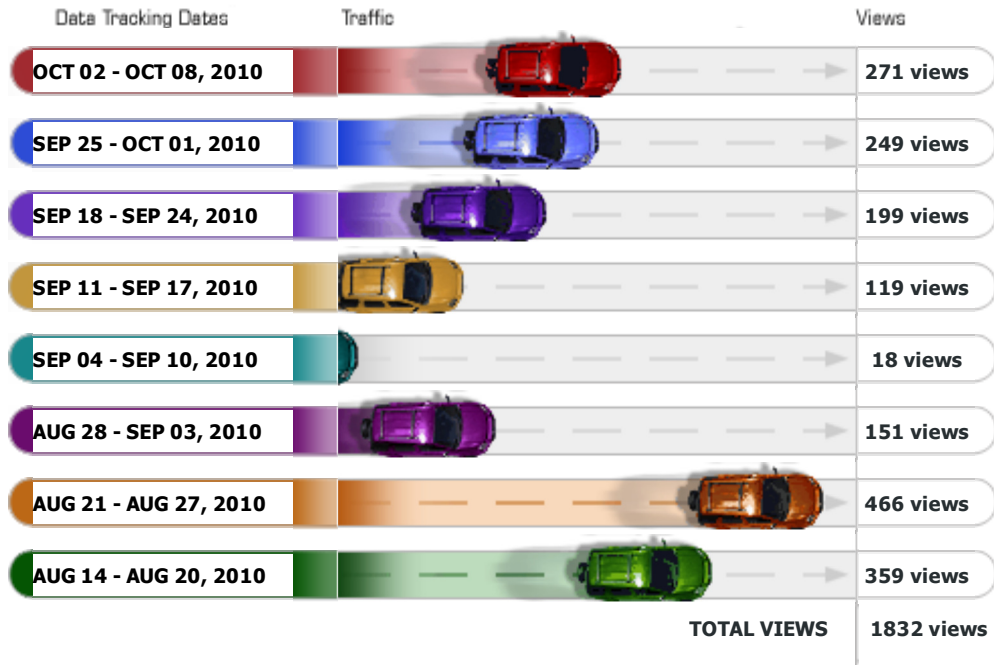

REFERRING WEB PAGES FROM INITIAL TRACKING DATE TO PRESENT

Referring Web Page	Percent
arizona-real-est...	21.4%
flexmls.com	15.3%
realtor.com	10.2%
zillow.com	8.2%
facebook.com	5.1%
redfin.com	5.1%
armls.flexmls.com	4.1%

ziprealty.com	4.1%
trulia.com	3.1%
Other (16 sites)	23.5%
TOTAL PERCENTAGE	100%

LONG-TERM PHOTO TRAFFIC

From Initial Tracking Date to Present
Last 3 Months of Data

PHOTO POPULARITY RANKING

Last 3 Months of Data